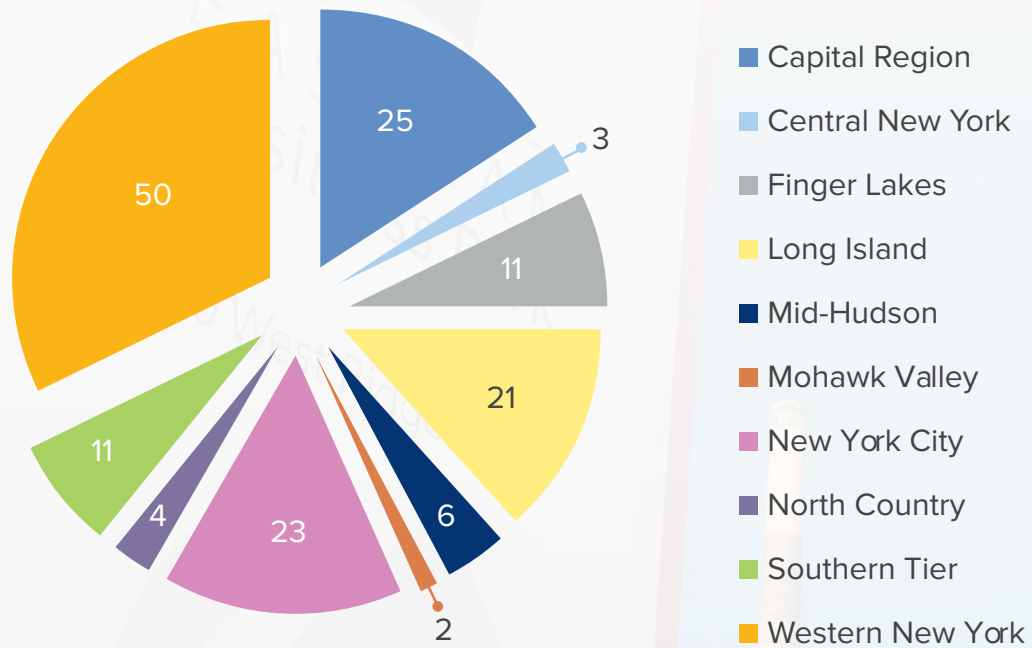

Participating Businesses – Regional Breakdown

Businesses are locating to Tax-Free Areas in every region of New York State, taking advantage of the state's diverse workforce and geography. Forty-four companies have located to Downstate regions, and 112 have or will locate to Tax-Free Areas in Upstate New York.