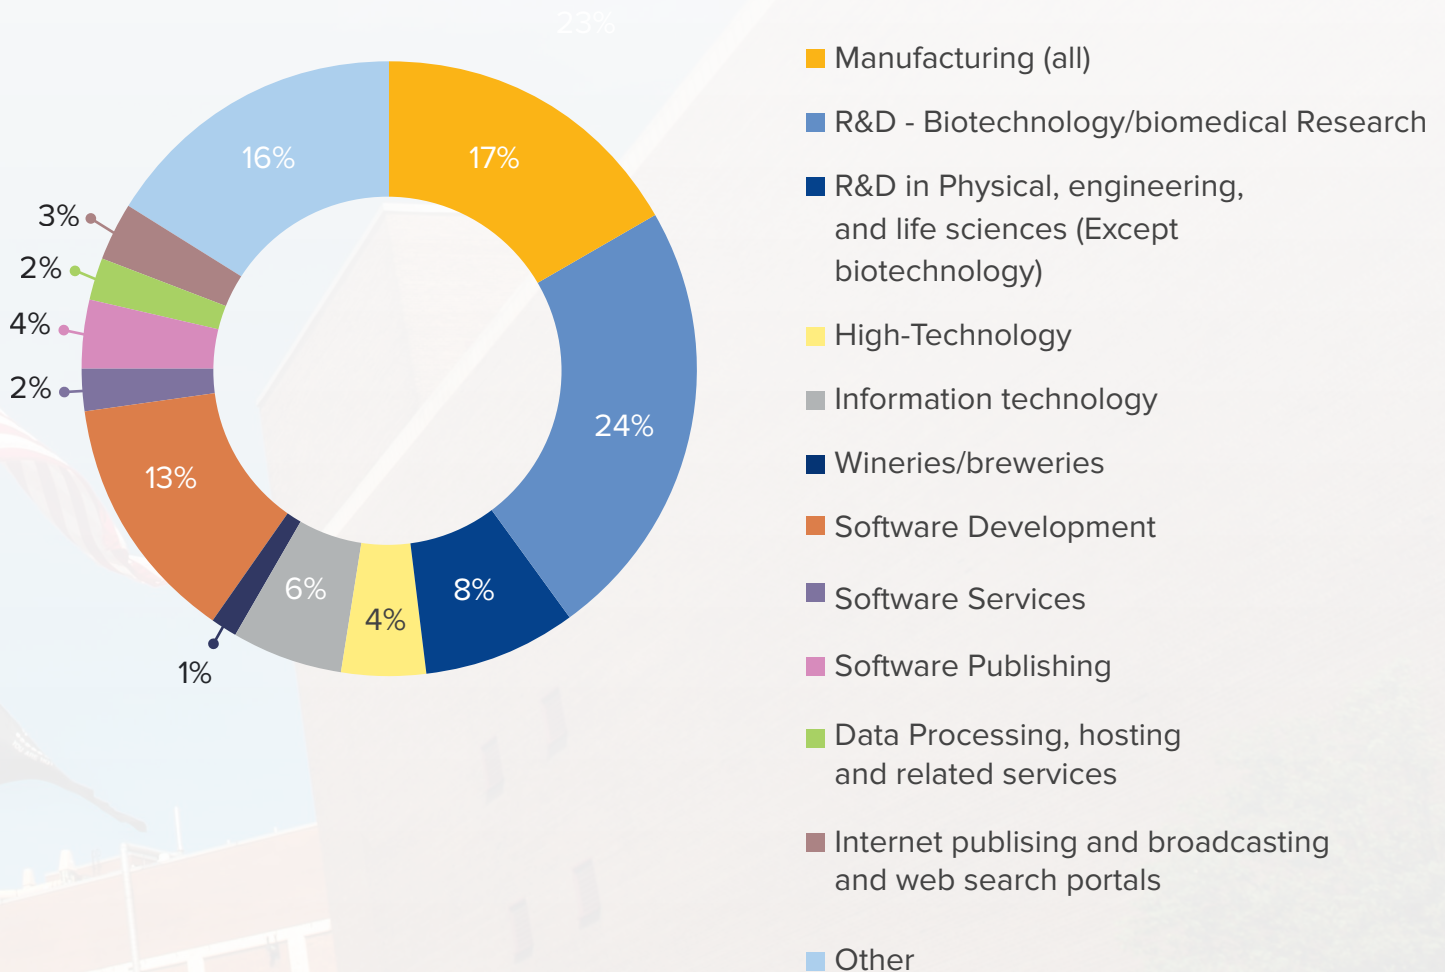

Andrew Matonak, Ed.D. , President, Hudson Valley Community College

Participating Businesses – Regional Breakdown

Businesses are locating to Tax-Free Areas in every region of New York State, taking advantage of the state's diverse workforce and geography. Forty-four companies have located to Downstate regions, and 112 have or will locate to Tax-Free Areas in Upstate New York.

Participating Businesses – Industries

The companies are located throughout the state and also represent numerous industries. Each business must align itself with its sponsor's campus plan. This connection enables a business to rely on the college or university for expertise, equipment or mentoring, and allows the college to provide hands-on learning for its students. The START-UP NY companies represent a wide range of industries, including but not limited to: agriculture, breweries and wineries, aircraft manufacturing, computer system design and medical device manufacturing. The chart below shows a sample of the diversity of industries that START-UP NY companies represent.⁹