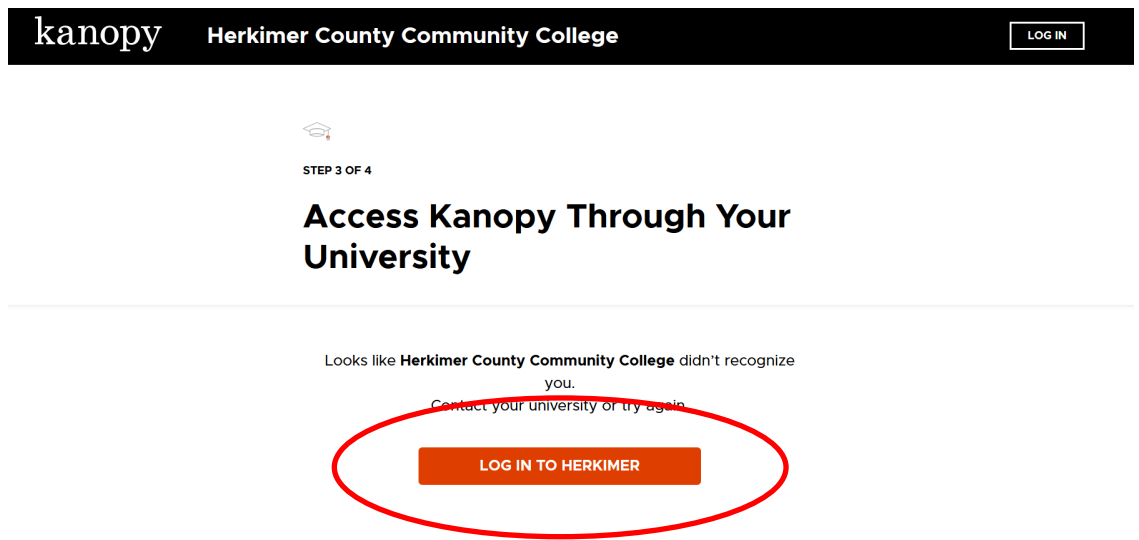

STEP 1:  
CLICK THE ORANGE "LOG  
IN TO HERKIMER BUTTON".

STEP 2:  
IF PROMPTED, CLICK THE  
LOG IN TO HERKIMER  
BUTTON AGAIN AND SIGN IN  
WITH YOUR HERKIMER

THE LOG IN BUTTON TO THE FAR RIGHT IS FOR SIGNING INTO THE **OPTIONAL** KANOPY ACCOUNT. USERS CAN CREATE ONE TO SAVE FAVORITES, CREATE CLIPS AND PLAYLISTS.