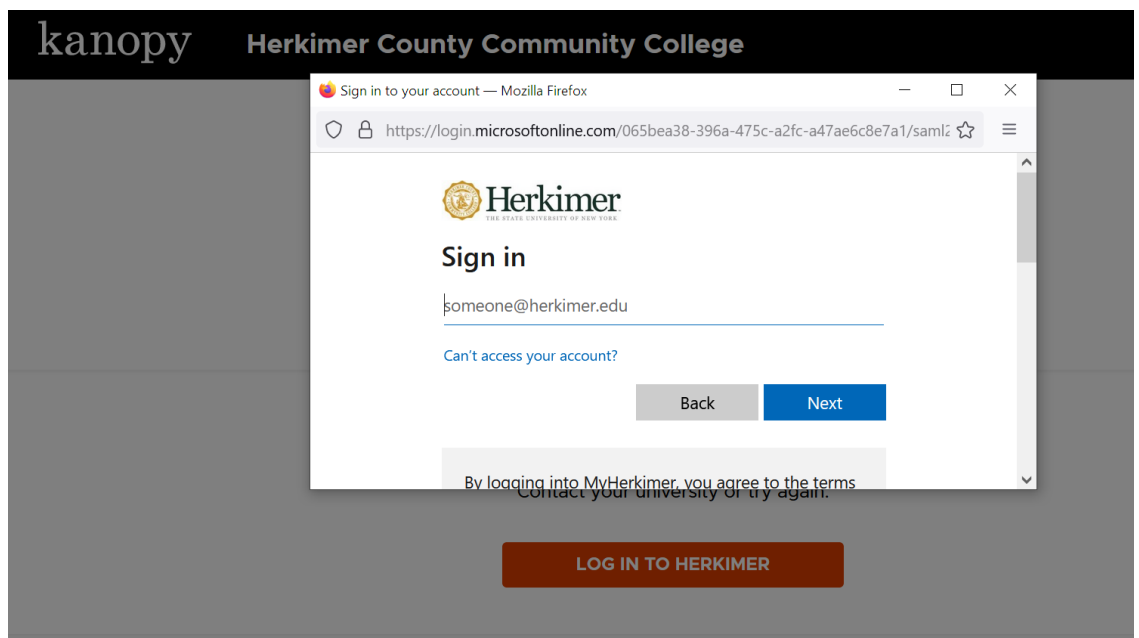

STEP 1:  
CLICK THE ORANGE "LOG  
IN TO HERKIMER BUTTON".

STEP 2:  
IF PROMPTED, CLICK THE  
LOG IN TO HERKIMER  
BUTTON AGAIN AND SIGN IN  
WITH YOUR HERKIMER

THE LOG IN BUTTON TO THE FAR RIGHT IS FOR SIGNING INTO THE **OPTIONAL** KANOPY ACCOUNT. USERS CAN CREATE ONE TO SAVE FAVORITES, CREATE CLIPS AND PLAYLISTS.